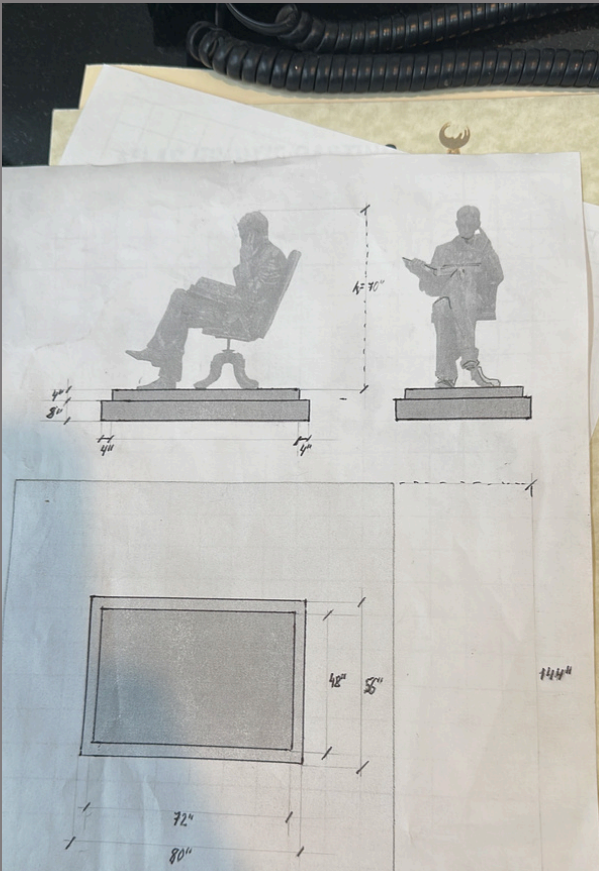

The monument transcends traditional sculptural boundaries, incorporating dynamic elements that speak to Tesla's work with electromagnetic fields and wireless energy transmission. Each angle and surface is thoughtfully crafted to engage viewers in a dialogue about energy, innovation, and human potential.

The process

First Monument: Nikola Tesla Seated with a Book

In this version, Tesla is seated in an armchair with a book, lost in thought. The statue's 130% scale conveys his greatness, while also reflecting the introspective side of his character. The book represents his quest for knowledge and the endless pursuit of new discoveries that defined his life.

Second Monument: Standing Figure of Nikola Tesla with a Lamp

In this first version, Tesla is depicted standing tall, holding a lamp in his hand, a symbol of the enlightenment and innovation he brought to the world. The statue, magnified to 150% of life-size, emphasizes his significance and elevates his image above the ordinary. The lamp in his hand serves as a reminder of the energy he harnessed and shared with humanity.

Every detail in this sculpture—from the carefully rendered facial expressions to his poised stance—reflects Tesla's focus and determination. This monument invites viewers to contemplate the discoveries that illuminated the world. His dignified pose reminds us of his resilience and work ethic, qualities that propelled him to remarkable scientific heights.